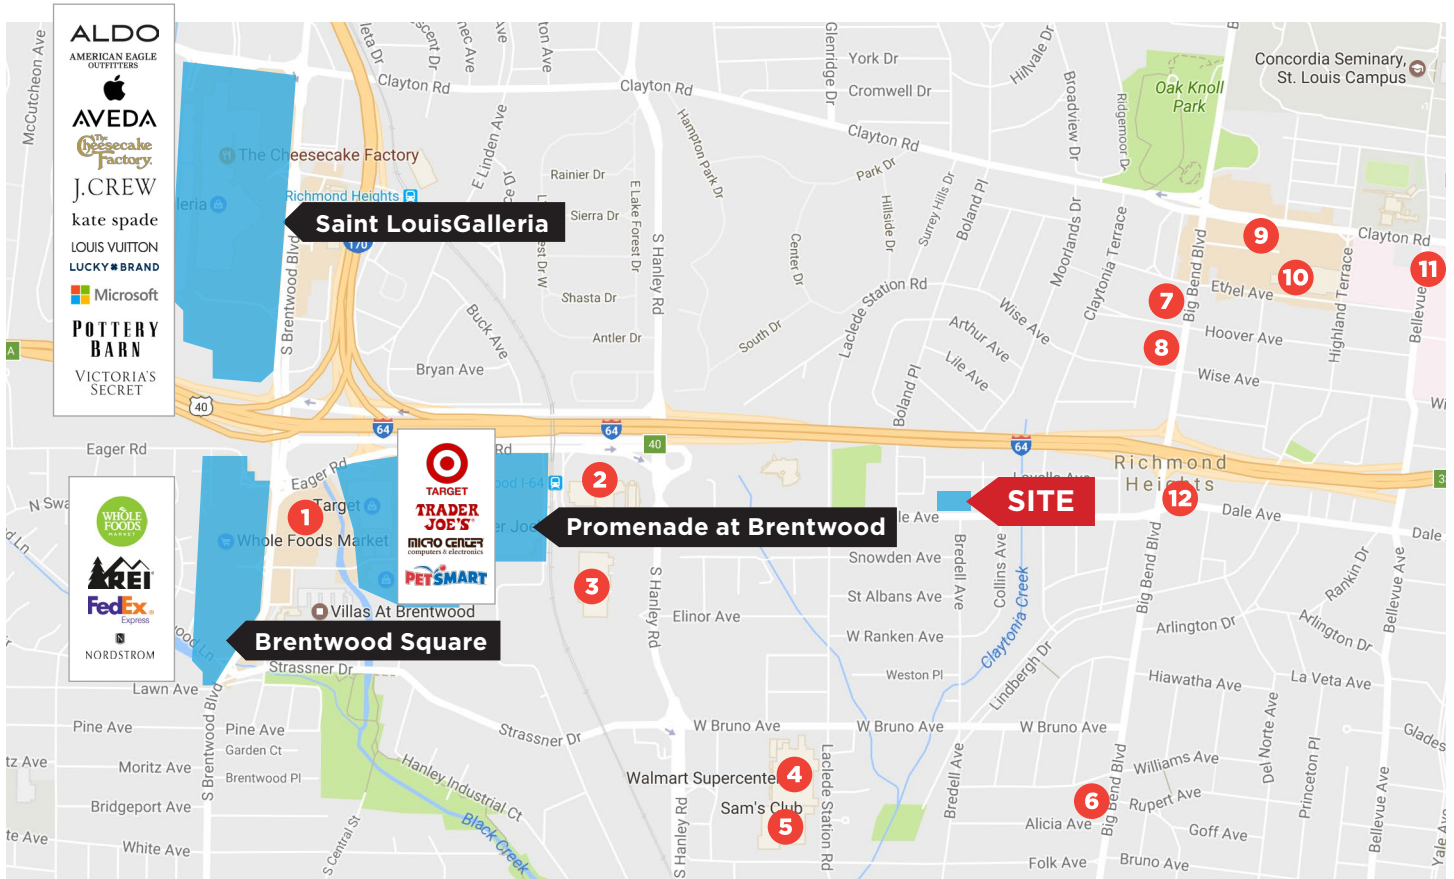

PRICE: \$650,000

TOTAL LAND: 29,518 SF

ZONING: R3: Mixed-Use
Commercial/Residential

SCHOOL DISTRICT: Maplewood-
Richmond Heights

2016 DEMOGRAPHICS

Median Family Income: \$70,379

Median Gross Rent: \$950

Average Home/Condo Value: \$251,400

Average commute to work: 17.6 minutes

Population: 9228

Rental Occupied Housing Units: 43%

Owner Occupied Housing Units: 57%

Site Map

Saint Louis Galleria

- | | | |
|-----------------------|----------------------|----------------------|
| Aldo | Chico's | J. Crew |
| American Eagle | The Children's Place | Janie and Jack |
| Ann Taylor | Chipotle | Johnston&Murphy |
| Anthropologie | Claire's | KAY Jewelers |
| Apple | Clarks | L'Occitane |
| Aveda | Dillard's | Lacoste |
| Banana Republic | Disney | Lucky Brand |
| Bare Minerals | Express | Lush |
| Bath&Body Works | Fabletics | Macy's |
| Bebe | Francesca's | Michael Kors |
| Brighton Collectibles | Free People | Microsoft |
| Brooks Brothers | Galleria 6 Cinema | New York&Company |
| Brookstone | Game Stop | Nordstrom |
| Buckle | Gap | Panda Express |
| Build-A-Bear | GNC | Pandora |
| California Pizza | Godiva Chocolatier | Papyrus |
| Cardinal's Clubhouse | Gymboree | Pink |
| Champs Sports | H&M | Raising Cane's |
| Charming Charlie | Helzberg Diamonds | Regis Salon |
| Cheesecake Factory | Icing | Restoration Hardware |

Brentwood Square

- Arhaus
- AT&T
- The Container Store
- FedEx
- Michaels
- Nordstrom
- Pier 1 Imports
- REI
- Saint Louis Bread Co.
- Whole Foods Market

Nearby

1. Bonefish Grill
2. Best Buy
3. Home Depot
4. Walmart
5. Sam's Club
6. Mr. Wizards

Promenade at Brentwood

- Bed, Bath, & Beyond
- Cost Plus World Market
- Five Below
- Lane Bryant
- Mattress Firm
- Microcenter
- Pet Smart
- Target
- Total Wine & More
- Trader Joe's
- Ulta

7. Ultimate Bride
8. Big Shark Bicycles
9. AMC Esquire 7
10. Schnuck's
11. Kaldi's Coffee
12. Richmond Hts. Police & Fire Depts.